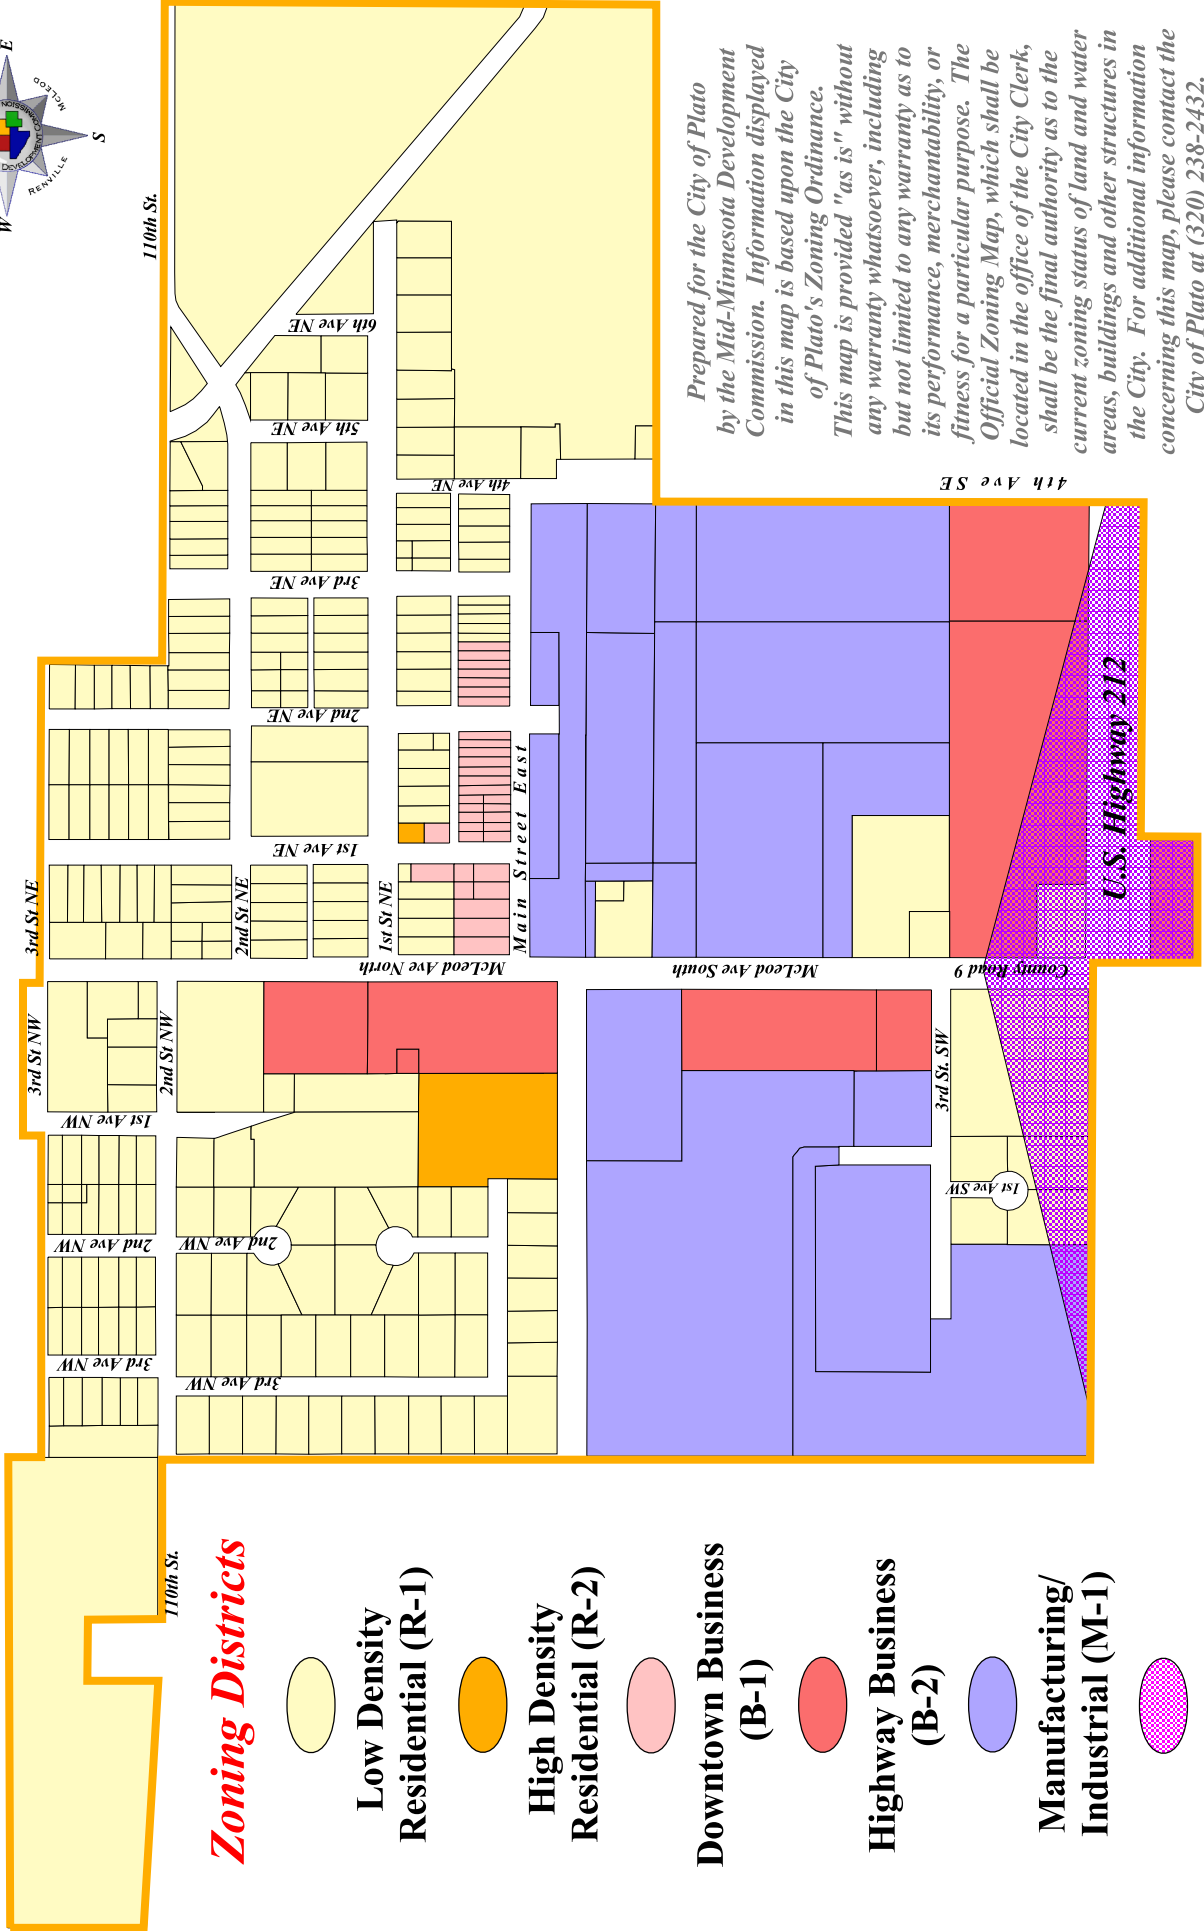

City of Plato's Official Zoning Map

(Current as of February 9, 2004)

Prepared for the City of Plato by the Mid-Minnesota Development Commission. Information displayed in this map is based upon the City of Plato's Zoning Ordinance. This map is provided "as is" without any warranty whatsoever, including its performance, merchantability, or fitness for a particular purpose. The Official Zoning Map, which shall be located in the office of the City Clerk, shall be the final authority as to the current zoning status of land and water areas, buildings and other structures in the City. For additional information concerning this map, please contact the City of Plato at (320) 238-2432.